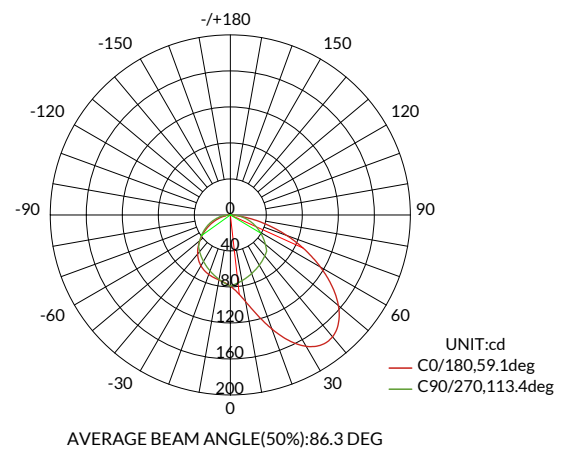

TLI-WL85030AL

WALL WASHER LIGHT

TECHNICAL

Materials of Optics	PC/ Glass
Materials of Housing	Aluminum ADC12
Light Source	SMD (SDCM<6)
Color Temperature	3000/4000/5000/5700K
Luminous Efficiency@4000K	75lm/W
CRI	≥80
Beam Angle(°)	60°x115°x40°
UGR	-
Lifetime(hr)	50,000h
Product Finishing	Black RAL9005

OPTICS

FEATURES & BENEFITS

CCT Selection DIP Switch	3CCT
LED Driver	Built-in
Dimming Option	Triac
Functions	-
Ingress Protection (IP Rating)	IP65
Impact Resistance (IK Rating)	-
Power Factor (PF)	≥0.9
Certification	RoHS/CE